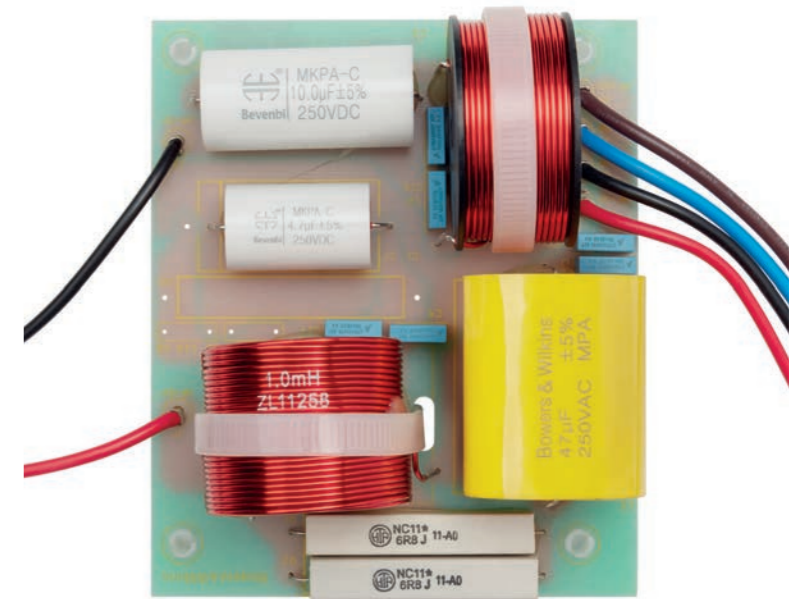

Upgraded and optimised crossovers.

As well as celebratory cosmetic changes, 600 Series Anniversary Edition also benefits from new optimised crossover designs featuring carefully selected components, offering greater insight from your music.