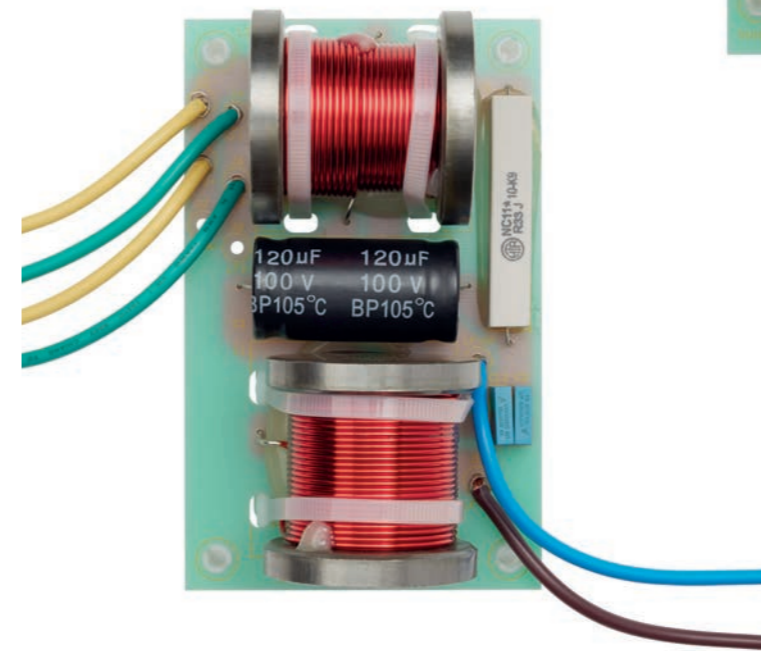

Upgraded and optimised crossovers.

As well as celebratory cosmetic changes, 600 Series Anniversary Edition also benefits from new optimised crossover designs featuring carefully selected components, offering greater insight from your music.